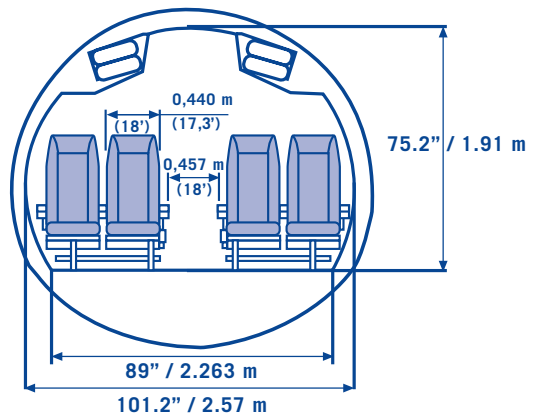

AIRCRAFT DIMENSIONS

Overall length	22.67 m
Wing span	24.57 m
Height	7.59 m

DOOR SIZES

Main Cargo Door	1.275 m x 1.53 m
Rear Entrance Door	0.75 m x 1.75 m
Cargo Door Sill	1.20 m

OTHER DATA

Configuration	46 pax at 30" pitch
Max. Cruise Speed	265 knots
MTOW	16,900 kg
MLDGW	16,400 kg

SEAT CONFIGURATION