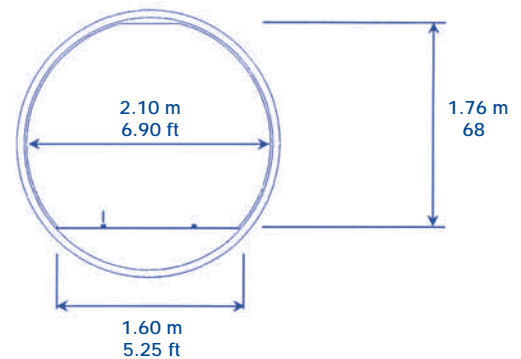

EMBRAER 120 F

MAIN CABIN DIMENSIONS	
Length	36.12 ft / 11 m
Width	6.90 ft / 2.10 m
Height	5.77 ft / 1.76 m
Volume	989 ft ³ / 28 m ³
Floor Rating	from 275 kg/m ² to 450 kg/m ² (depending on station)

DOOR SIZES	
Main Cargo Door	51 x 53 / 1.30 m x 1.36 m
Forward Entrance Door	30 x 66 / 0.77 x 1.70 m
Cargo Door Sill	66 / 1.70 m

OTHER DATA	
Max. Payload	8.177 lb / 3.700 kg
Max. Cruise Speed	265 kts / 490 km
Cruising Altitude	25.000 ft / 7.600 m
MTOW	26.430 lb / 11.894 kg
MLDGW	25.794 lb / 11.607 kg

NORMAL PALLETISATION ARRANGEMENT