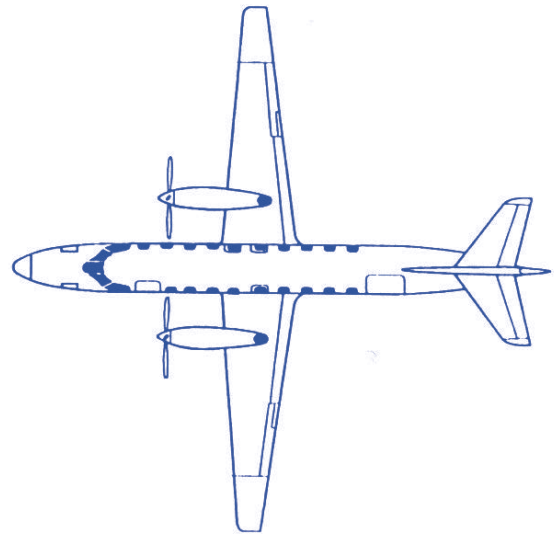

SWEARINGEN METRO

MAIN CABIN DIMENSIONS

Length	35.4 ft / 10.08 m
Width	4.92 ft / 1.50 m
Height	4.25 ft / 1.30 m
Volume Cabin	626 ft ³ / 17.73 m ³
Floor Rating-Cabin Standard	150 lbs/ft ² / 732 kg/m ²
Max Seat Capacity	18

DOOR SIZES

Main Cargo Door	53 x 51.2 / 1.35 x 1.30 m
Fwd Entrance Door	25 x 53 / 0.64 x 1.35 m
Cargo Door Sill	60.6 / 1.54 m

OTHER DATA

Max. Payload	4.180 lbs / 1.900 kg
Max. Cruise Speed	240 kts / 444 km/hr
Cruising Altitude	20.000 ft / 6.100 m
MTOW	12.500 lbs / 5.700 kg
MLDGW	12.500 lbs / 5.700 kg