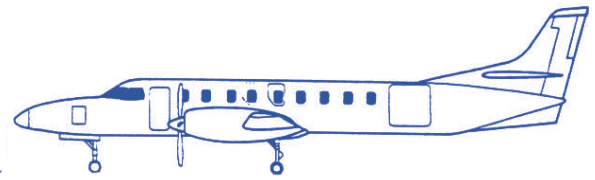

SWEARINGEN METRO

MAIN CABIN DIMENSIONS

Length	35.4 ft / 10.08 m
Width	4.92 ft / 1.50 m
Height	4.25 ft / 1.30 m
Volume Cabin	626 ft ³ / 17.73 m ³
Floor Rating-Cabin Standard	150 lbs/ft ² / 732 kg/m ²
Max Seat Capacity	18

DOOR SIZES

Main Cargo Door	53 x 51.2 / 1.35 x 1.30 m
Fwd Entrance Door	25 x 53 / 0.64 x 1.35 m
Cargo Door Sill	60.6 / 1.54 m

OTHER DATA

Max. Payload	4.180 lbs / 1.900 kg
Max. Cruise Speed	240 kts / 444 km/hr
Cruising Altitude	20.000 ft / 6.100 m
MTOW	12.500 lbs / 5.700 kg
MLDGW	12.500 lbs / 5.700 kg