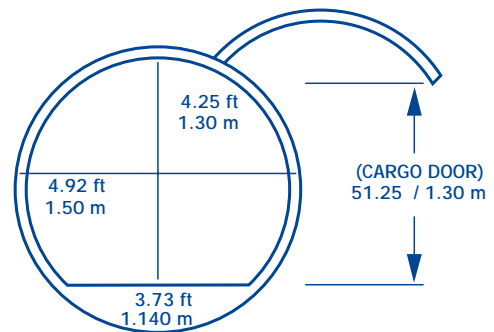

SWEARINGEN METRO

MAIN CABIN DIMENSIONS

Length	35.4 ft / 10.08 m
Width	4.92 ft / 1.50 m
Height	4.25 ft / 1.30 m
Volume Cabin	626 ft ³ / 17.73 m ³
Floor Rating-Cabin Standard	150 lbs/ft ² / 732 kg/m ²
Max Seat Capacity	18

DOOR SIZES

Main Cargo Door	53 x 51.2 / 1.35 x 1.30 m
Fwd Entrance Door	25 x 53 / 0.64 x 1.35 m
Cargo Door Sill	60.6 / 1.54 m

OTHER DATA

Max. Payload	4.180 lbs / 1.900 kg
Max. Cruise Speed	240 kts / 444 km/hr
Cruising Altitude	20.000 ft / 6.100 m
MTOW	12.500 lbs / 5.700 kg
MLDGW	12.500 lbs / 5.700 kg